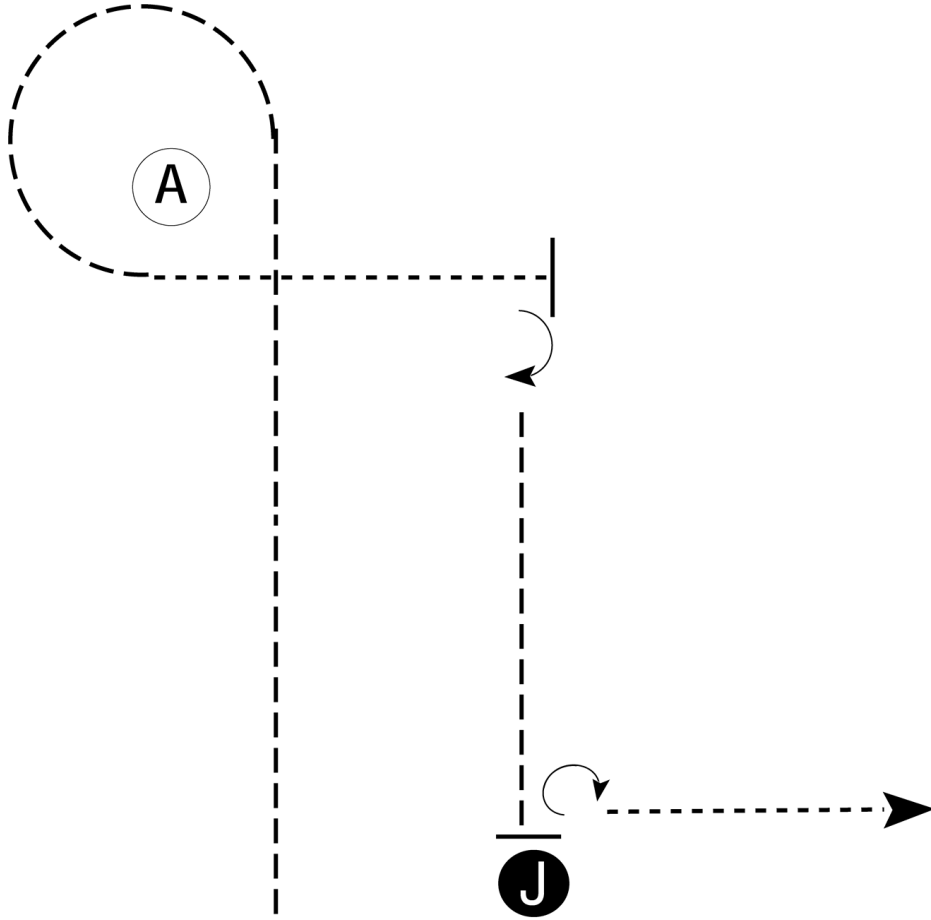

# The Rose Circuit

## Showmanship (All Breed W/T)

Show Date: 7/19-20-21

Be ready even with judge.

1. Trot to and around A.
2. Walk from A until even with judge.
3. Stop and perform a 90 degree turn.
4. Trot to judge.
5. Stop and set up for inspection.
6. When dismissed, perform a 270 degree turn.
7. Walk straight away from judge.

Follow the instructions of your ring steward.

Walk	-----
Trot	- - - - -
Back	← ⊃ ⊃ ⊃ ⊃ ⊃ ⊃ ⊃ ⊃
Marker	⊙ B
Judge	● J

[S/1-76]

Pattern Provided by:

*Judges*

# The Rose Circuit

Showmanship (Rookie/L1 Youth/Amateur/ All Breed)

Show Date: 7/19-20-21

Be ready even with judge.

1. Trot to and around A.
2. Walk from A until even with judge.
3. Stop and perform a 90 degree turn.
4. Trot to judge.
5. Stop and set up for inspection.
6. When dismissed, back approximately 2 horse lengths.
7. Perform a 270 degree turn.
8. Walk straight away from judge.