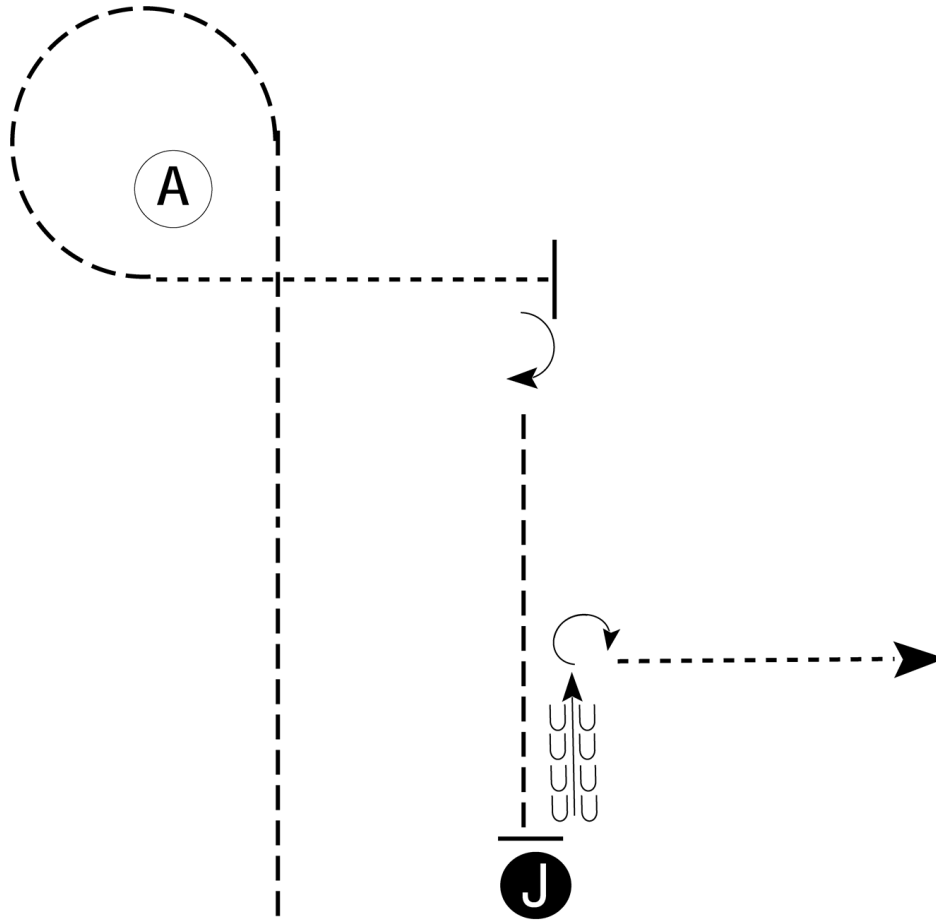

Follow the instructions of your ring steward.

Walk	-----
Trot	- - - - -
Back	← ⊃ ⊃ ⊃ ⊃ ⊃ ⊃ ⊃ ⊃
Marker	⊙ B
Judge	● J

[S/1-76]

Pattern Provided by:

*Judges*

# The Rose Circuit

Showmanship (Rookie/L1 Youth/Amateur/ All Breed)

Show Date: 7/19-20-21

Be ready even with judge.

1. Trot to and around A.
2. Walk from A until even with judge.
3. Stop and perform a 90 degree turn.
4. Trot to judge.
5. Stop and set up for inspection.
6. When dismissed, back approximately 2 horse lengths.
7. Perform a 270 degree turn.
8. Walk straight away from judge.