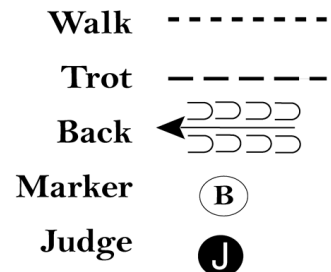

Follow the instructions of your ring steward.

Walk	-----
Trot	- - - - -
Back	← ⊃ ⊃ ⊃ ⊃ ⊃ ⊃ ⊃ ⊃
Marker	⊙ B
Judge	● J

[S/1-76]

Pattern Provided by:

*Judges*

# The Rose Circuit

Showmanship (Rookie/L1 Youth/Amateur/ All Breed)

Show Date: 7/19-20-21

Be ready even with judge.

1. Trot to and around A.
2. Walk from A until even with judge.
3. Stop and perform a 90 degree turn.
4. Trot to judge.
5. Stop and set up for inspection.
6. When dismissed, back approximately 2 horse lengths.
7. Perform a 270 degree turn.
8. Walk straight away from judge.

Follow the instructions of your ring steward.

[S/2-76]

Pattern Provided by:

*Judges*