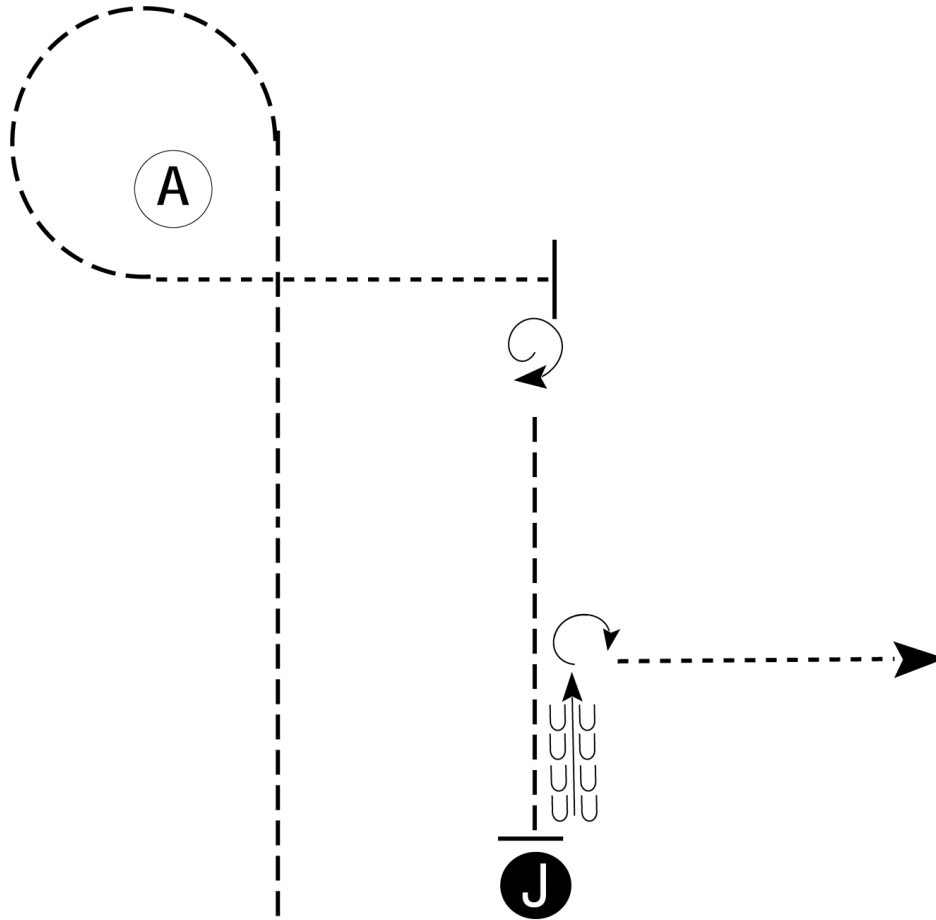

The Rose Circuit

Showmanship (Select/Amateur/ Youth)

Show Date: 7/19-20-21

Be ready even with judge.

1. Trot to and around A.
2. Walk from A until even with judge.
3. Stop and perform a 450 degree turn.
4. Trot to judge.
5. Stop and set up for inspection.
6. When dismissed, back approximately 2 horse lengths.
7. Perform a 270 degree turn.
8. Walk straight away from judge.

Follow the instructions of your ring steward.

Walk	-----
Trot	- - - - -
Back	← D D D D D D
Marker	ⓑ
Judge	ⓙ

[S/3-76]

Pattern Provided by:

Judges