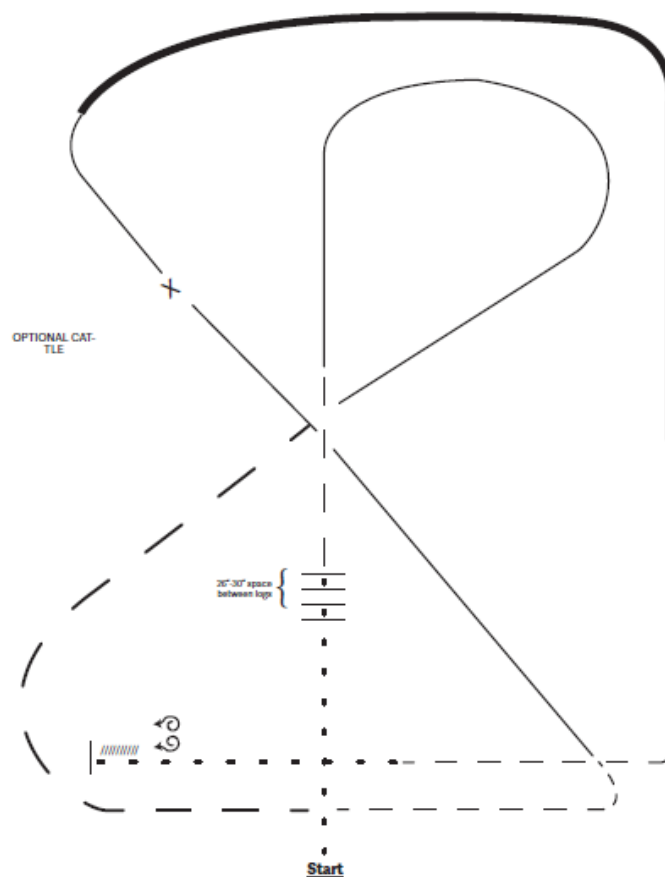

January 1, 2025
Ranch Riding: 518A-All Breed Walk/Trot

Ranch Riding Pattern #6

1. Walk
2. Walk over logs
3. Trot
4. Extended Trot
5. Trot
6. Stop, 1 1/2 turns right
7. Walk
8. Trot
9. Extended trot
10. Trot
11. Stop and Back
12. Side pass right

January 1, 2025
Ranch Riding: 519A-All Breed, 520-Novice Amateur

Ranch Riding Pattern #6

1. Walk
2. Walk over logs
3. Lope right lead
4. Extended lope (right lead)
5. Trot
6. Stop, 1 1/2 turns right
7. Walk
8. Trot
9. Extended trot
10. Lope left lead
11. Stop and Back
12. Side pass right

January 1, 2025
Ranch Riding: 521/522N-Amateur All Ages,
524/525N-Open, 526-Youth 18 & Under

Ranch Riding Pattern #5

1. Walk
2. Walk over logs
3. Trot
4. Lope right lead
5. Extended trot
6. Trot
7. Lope left lead
8. Change leads (simple or flying)
9. Extended lope (right lead)
10. Collect Lope
11. Trot
12. Walk
13. Stop and back
14. 360 degree turn each direction (either direction 1st) (L-R or R-L)