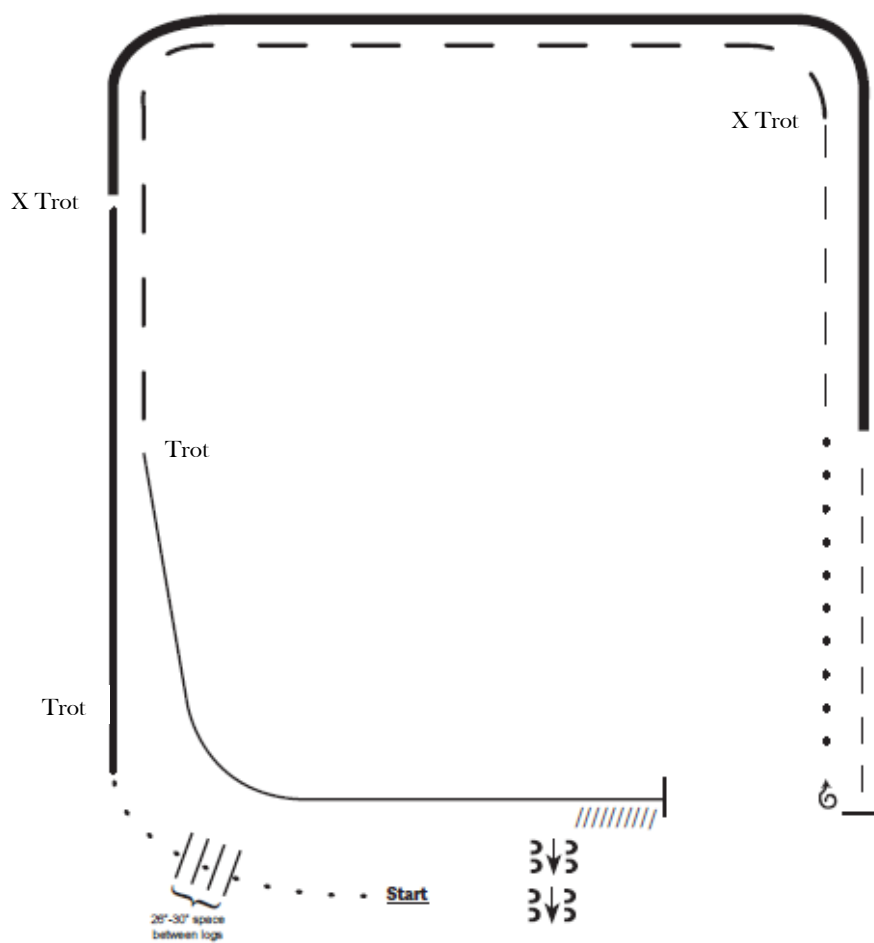

January 1, 2025
Ranch Riding: 518A-All Breed Walk/Trot

Ranch Riding Pattern #6

1. Walk
2. Walk over logs
3. Trot
4. Extended Trot
5. Trot
6. Stop, 1 1/2 turns right
7. Walk
8. Trot
9. Extended trot
10. Trot
11. Stop and Back
12. Side pass right

January 1, 2025
Ranch Riding: 519A-All Breed, 520-Novice Amateur

Ranch Riding Pattern #6

1. Walk
2. Walk over logs
3. Lope right lead
4. Extended lope (right lead)
5. Trot
6. Stop, 1 1/2 turns right
7. Walk
8. Trot
9. Extended trot
10. Lope left lead
11. Stop and Back
12. Side pass right

January 1, 2025
Ranch Riding: 521/522N-Amateur All Ages,
524/525N-Open, 526-Youth 18 & Under

Ranch Riding Pattern #5

1. Walk
2. Walk over logs
3. Trot
4. Lope right lead
5. Extended trot
6. Trot
7. Lope left lead
8. Change leads (simple or flying)
9. Extended lope (right lead)
10. Collect Lope
11. Trot
12. Walk
13. Stop and back
14. 360 degree turn each direction (either direction 1st) (L-R or R-L)