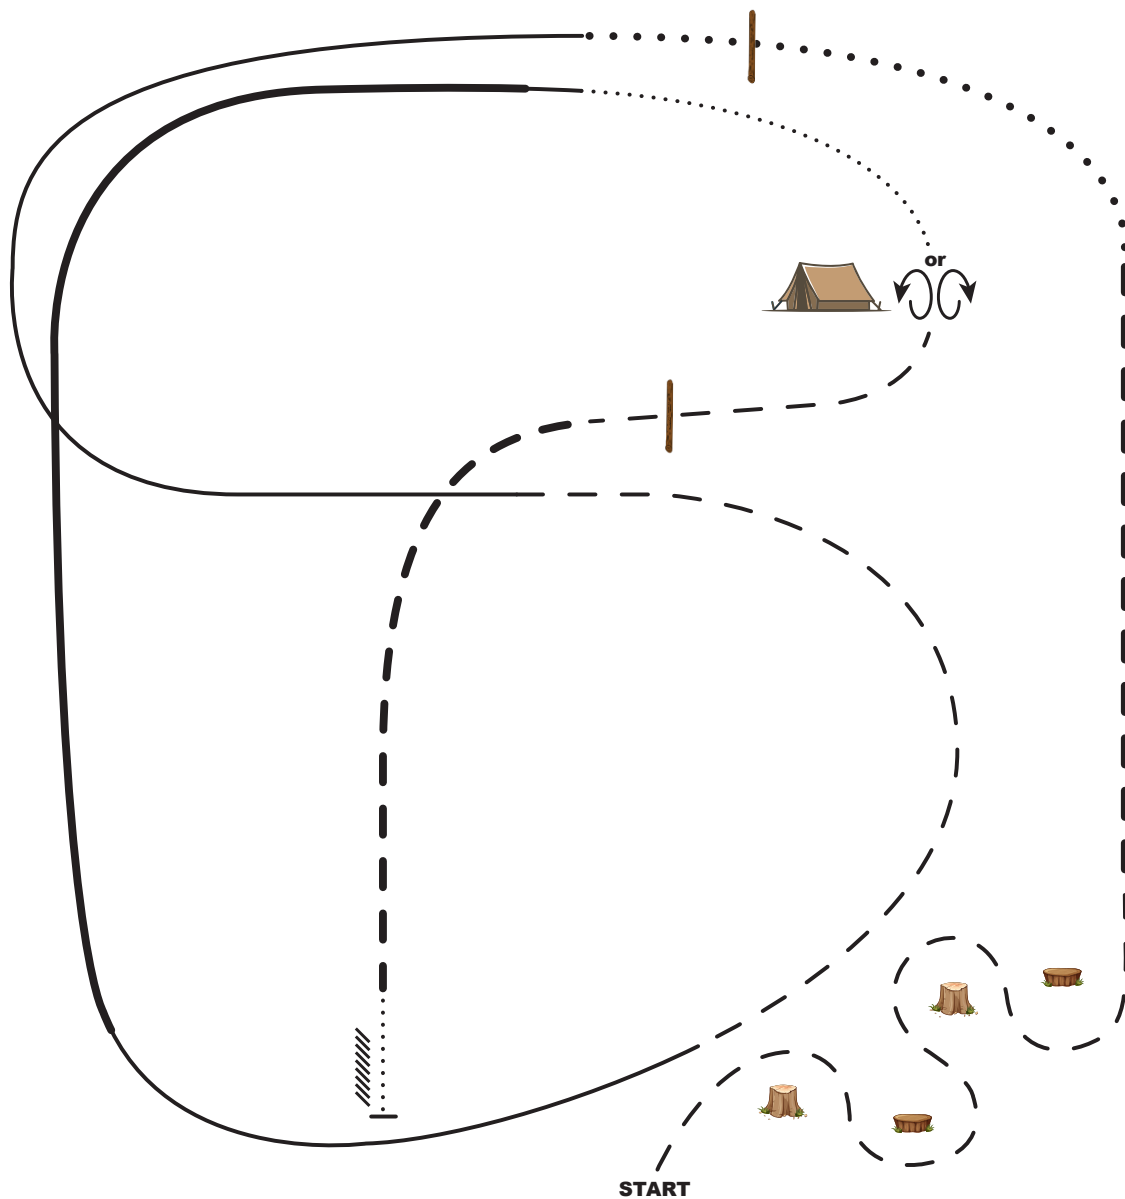

# All VRH Ranch Riding

## All APHA Ranch Pleasure

1. Trot serpentine through stumps
2. Extended trot
3. Extended walk over log
4. Lope left lead
5. Trot
6. Lope right lead
7. Extended lope, may collect briefly before walk
8. Walk past cow camp. Stop
9. Turn 360° in either direction
10. Trot over log
11. Extended trot
12. Walk, stop, back

**Note:** The drawn description of this pattern is only intended for the general depiction of the pattern. Riders should use the space as needed to best exhibit their horses.