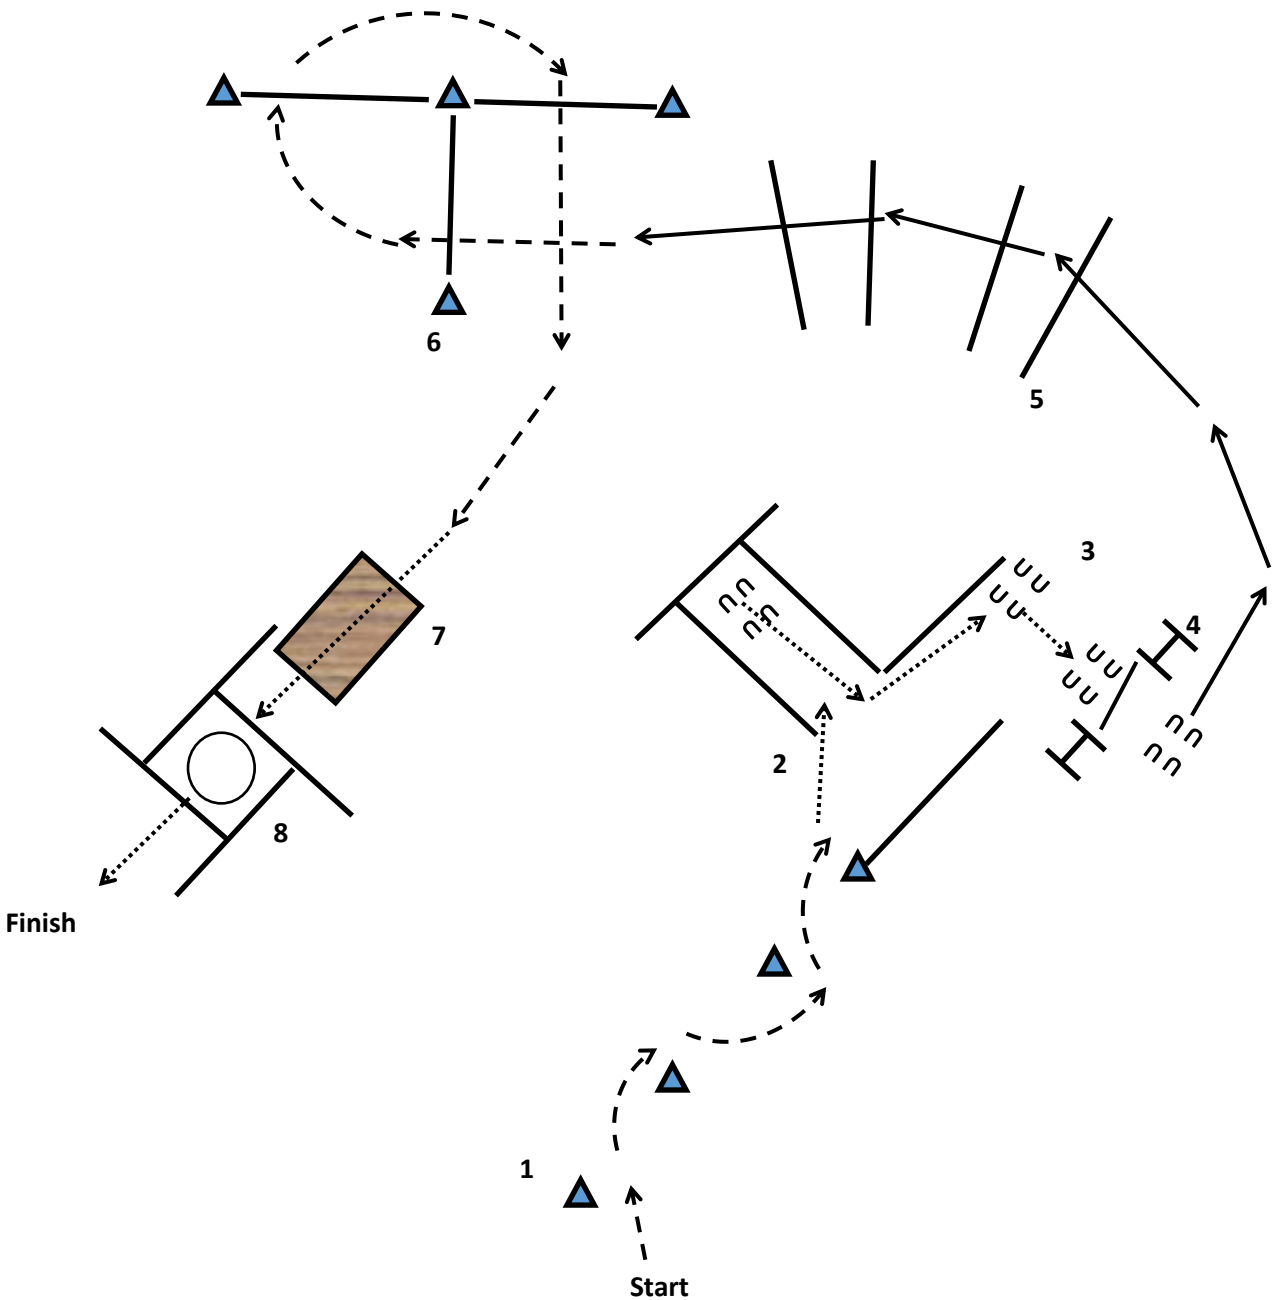

December 29, 2024

All In-Hand Trail Classes: 178A-179-180-181-182-183-184-185-186

1. Trot the serpentine and walk into the chute.
2. Back the L.
3. Sidepass between the poles.
4. Jog over the poles towards the gate and walk to the gate.
5. Left hand push gate.
6. Walk over the bridge and into the box.
7. Turn 1 full turn right and walk out to finish the pattern.

December 30, 2024

All Walk/Trot Trail: 219A-220A-221-222-223-224

1. Trot the serpentine and walk into the chute.
2. Back the L.
3. Sidepass to the gate.
4. Left hand push gate.
5. Jog the poles and jog to the bridge.
6. Walk over the bridge and into the box.
7. Turn 1 full turn either way and walk out to finish the pattern.

December 30, 2024

Trail: 200A All Breed, 203 SPB, 204/205N Novice Amt, 210 Amt SPB
211/212N Green, 213 Novice Youth, 214 Youth 13 & Under
217/218N Junior

1. Jog the serpentine and walk into the chute.
2. Back the L.
3. Sidepass to the gate.
4. Left hand push gate.
5. Lope the left lead over the poles.
6. Jog the poles and jog to the bridge.
7. Walk over the bridge and into the box.
8. Turn 1 full turn either way and walk out to finish the pattern.

December 30, 2024 Trail: 201/202N Senior, 206/207N Amt All Age, 208/209N Amt Masters,
215 Youth 18 & Under, 216 SPB Youth 18 & Under

1. Jog the serpentine over the poles and into the chute.
2. Back the L.
3. Sidepass to the gate.
4. Left hand push gate.
5. Lope the left lead over the poles.
6. Change lead and lope the right lead over the poles.
7. Jog the poles and jog to the bridge.
8. Walk over the bridge and into the box.
9. Turn 1 full turn either way and walk out to finish the pattern.