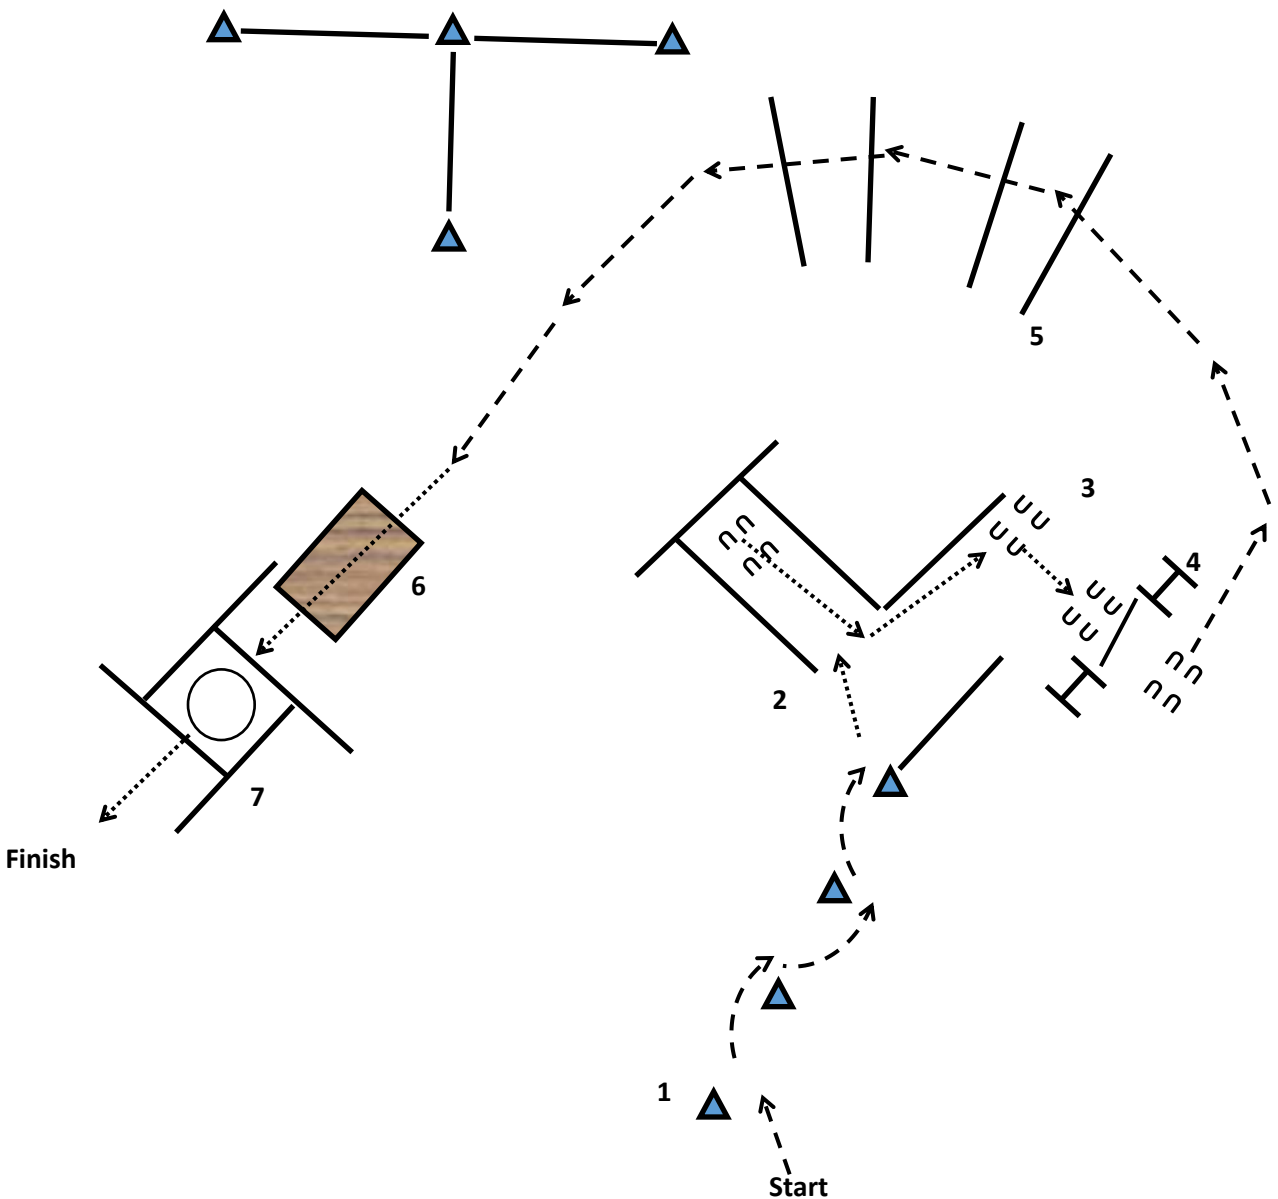

December 29, 2024

All In-Hand Trail Classes: 178A-179-180-181-182-183-184-185-186

1. Trot the serpentine and walk into the chute.
2. Back the L.
3. Sidepass between the poles.
4. Jog over the poles towards the gate and walk to the gate.
5. Left hand push gate.
6. Walk over the bridge and into the box.
7. Turn 1 full turn right and walk out to finish the pattern.

December 30, 2024

All Walk/Trot Trail: 219A-220A-221-222-223-224

1. Trot the serpentine and walk into the chute.
2. Back the L.
3. Sidepass to the gate.
4. Left hand push gate.
5. Jog the poles and jog to the bridge.
6. Walk over the bridge and into the box.
7. Turn 1 full turn either way and walk out to finish the pattern.

December 30, 2024

Trail: 200A All Breed, 203 SPB, 204/205N Novice Amt, 210 Amt SPB
211/212N Green, 213 Novice Youth, 214 Youth 13 & Under
217/218N Junior

1. Jog the serpentine and walk into the chute.
2. Back the L.
3. Sidepass to the gate.
4. Left hand push gate.
5. Lope the left lead over the poles.
6. Jog the poles and jog to the bridge.
7. Walk over the bridge and into the box.
8. Turn 1 full turn either way and walk out to finish the pattern.

December 30, 2024 Trail: 201/202N Senior, 206/207N Amt All Age, 208/209N Amt Masters,
215 Youth 18 & Under, 216 SPB Youth 18 & Under

1. Jog the serpentine over the poles and into the chute.
2. Back the L.
3. Sidepass to the gate.
4. Left hand push gate.
5. Lope the left lead over the poles.
6. Change lead and lope the right lead over the poles.
7. Jog the poles and jog to the bridge.
8. Walk over the bridge and into the box.
9. Turn 1 full turn either way and walk out to finish the pattern.