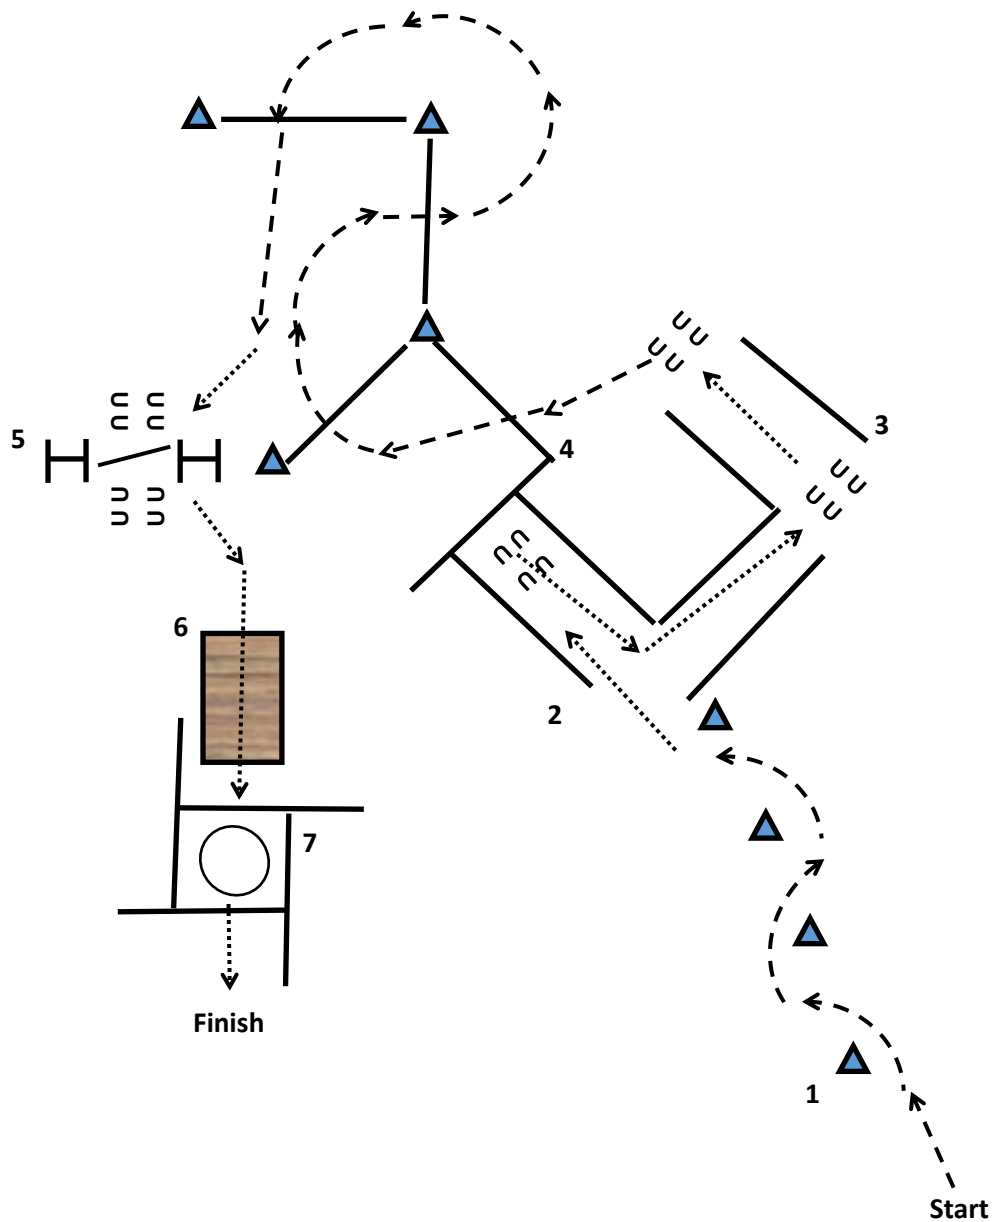

December 29, 2024

All In-Hand Trail Classes: 178A-179-180-181-182-183-184-185-186

1. Trot the serpentine and walk into the chute.
2. Back the L.
3. Sidepass between the poles.
4. Jog over the poles towards the gate and walk to the gate.
5. Left hand push gate.
6. Walk over the bridge and into the box.
7. Turn 1 full turn right and walk out to finish the pattern.

December 30, 2024

All Walk/Trot Trail: 219A-220A-221-222-223-224

1. Trot the serpentine and walk into the chute.
2. Back the L.
3. Sidepass to the gate.
4. Left hand push gate.
5. Jog the poles and jog to the bridge.
6. Walk over the bridge and into the box.
7. Turn 1 full turn either way and walk out to finish the pattern.

December 30, 2024

Trail: 200A All Breed, 203 SPB, 204/205N Novice Amt, 210 Amt SPB
211/212N Green, 213 Novice Youth, 214 Youth 13 & Under
217/218N Junior

1. Jog the serpentine and walk into the chute.
2. Back the L.
3. Sidepass to the gate.
4. Left hand push gate.
5. Lope the left lead over the poles.
6. Jog the poles and jog to the bridge.
7. Walk over the bridge and into the box.
8. Turn 1 full turn either way and walk out to finish the pattern.

December 30, 2024 Trail: 201/202N Senior, 206/207N Amt All Age, 208/209N Amt Masters,
215 Youth 18 & Under, 216 SPB Youth 18 & Under

1. Jog the serpentine over the poles and into the chute.
2. Back the L.
3. Sidepass to the gate.
4. Left hand push gate.
5. Lope the left lead over the poles.
6. Change lead and lope the right lead over the poles.
7. Jog the poles and jog to the bridge.
8. Walk over the bridge and into the box.
9. Turn 1 full turn either way and walk out to finish the pattern.