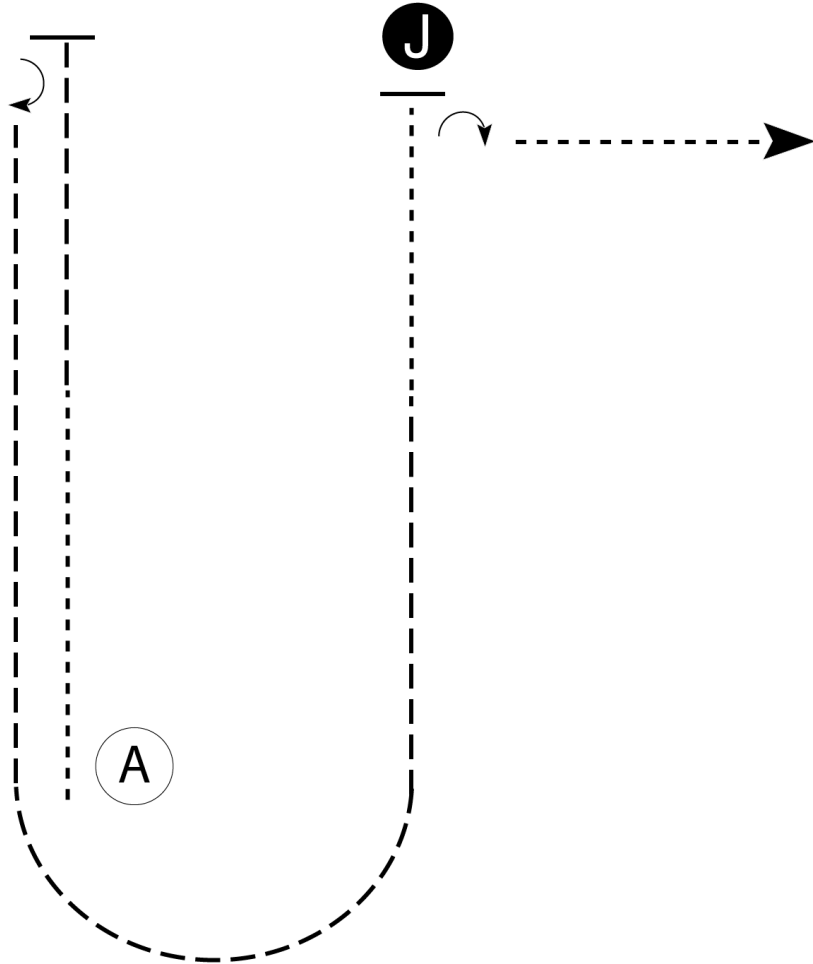

Heritage Classic

ALL WALK TROT SHOWMANSHIP

(Except APHA Amateur WT)

Show Date: 08-2024

Be ready at A.

1. Walk halfway from A to judge.
 2. Trot until even with judge.
 3. Stop and perform a 180 degree turn.
 4. Trot to and around A and halfway to judge.
 5. Walk to judge.
 6. Stop and set up for inspection.
 7. When dismissed, perform a 90 degree turn.
 8. Walk straight away from judge.
- Follow the instructions of your ring steward.

Show Date: 08-2024

Be ready at A.

1. Walk halfway from A to judge.
2. Trot until even with judge.
3. Stop and back approximately two horse lengths.
4. Perform a 180 degree turn.
5. Trot to and around A and halfway to judge.
6. Walk to judge.
7. Stop and set up for inspection.
8. When dismissed, perform a 90 degree turn.
9. Walk straight away from judge.

Show Date: 08-2024

Be ready at A.

1. Walk halfway from A to Judge.
2. Trot until even with judge.
3. Stop and perform a 360 degree turn.
4. Back approximately two horse lengths.
5. Perform a 180 degree turn.
6. Trot to and around A and halfway to judge.
7. Walk to judge.
8. Stop and set up for inspection.
9. When dismissed, perform a 90 degree turn.
10. Walk straight away from judge.