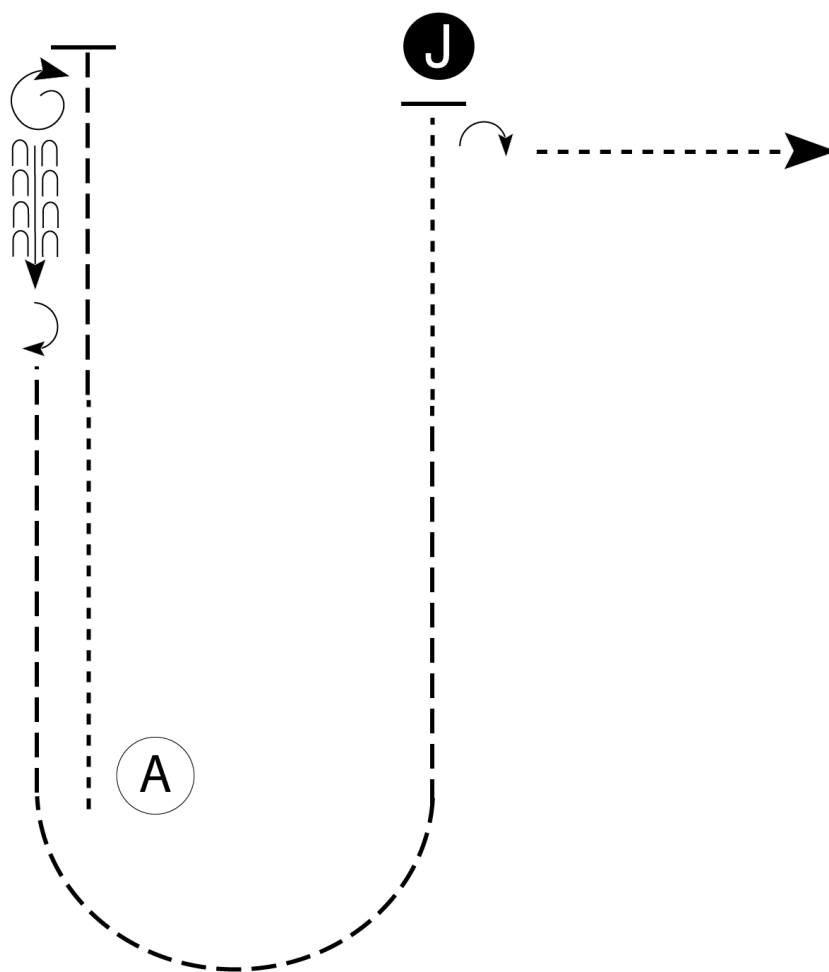

Show Date: 08-2024

Be ready at A.

1. Walk halfway from A to judge.
2. Trot until even with judge.
3. Stop and back approximately two horse lengths.
4. Perform a 180 degree turn.
5. Trot to and around A and halfway to judge.
6. Walk to judge.
7. Stop and set up for inspection.
8. When dismissed, perform a 90 degree turn.
9. Walk straight away from judge.

Walk	-----
Trot	- - - - -
Back	← 3 3 3 3 3
Marker	⊙ B
Judge	● J

Follow the instructions of your ring steward.

Heritage Classic

SHOWMANSHIP

AQHA Youth, Amateur, Select
APHA Youth 13 & U, 18 & U, Amateur, Masters, SPB
ApHC Youth, Non Pro & Masters

Show Date: 08-2024

Be ready at A.

1. Walk halfway from A to Judge.
2. Trot until even with judge.
3. Stop and perform a 360 degree turn.
4. Back approximately two horse lengths.
5. Perform a 180 degree turn.
6. Trot to and around A and halfway to judge.
7. Walk to judge.
8. Stop and set up for inspection.
9. When dismissed, perform a 90 degree turn.
10. Walk straight away from judge.