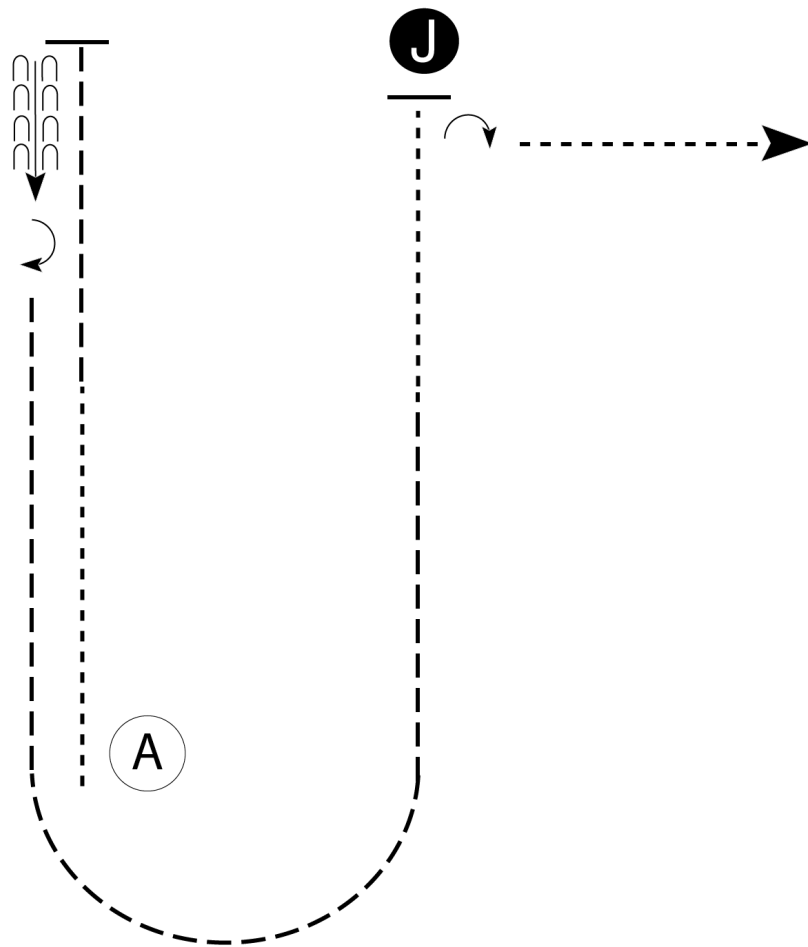

Heritage Classic

ALL WALK TROT SHOWMANSHIP

(Except APHA Amateur WT)

Show Date: 08-2024

Be ready at A.

1. Walk halfway from A to judge.
 2. Trot until even with judge.
 3. Stop and perform a 180 degree turn.
 4. Trot to and around A and halfway to judge.
 5. Walk to judge.
 6. Stop and set up for inspection.
 7. When dismissed, perform a 90 degree turn.
 8. Walk straight away from judge.
- Follow the instructions of your ring steward.

Show Date: 08-2024

Be ready at A.

1. Walk halfway from A to judge.
2. Trot until even with judge.
3. Stop and back approximately two horse lengths.
4. Perform a 180 degree turn.
5. Trot to and around A and halfway to judge.
6. Walk to judge.
7. Stop and set up for inspection.
8. When dismissed, perform a 90 degree turn.
9. Walk straight away from judge.

Show Date: 08-2024

Be ready at A.

1. Walk halfway from A to Judge.
2. Trot until even with judge.
3. Stop and perform a 360 degree turn.
4. Back approximately two horse lengths.
5. Perform a 180 degree turn.
6. Trot to and around A and halfway to judge.
7. Walk to judge.
8. Stop and set up for inspection.
9. When dismissed, perform a 90 degree turn.
10. Walk straight away from judge.