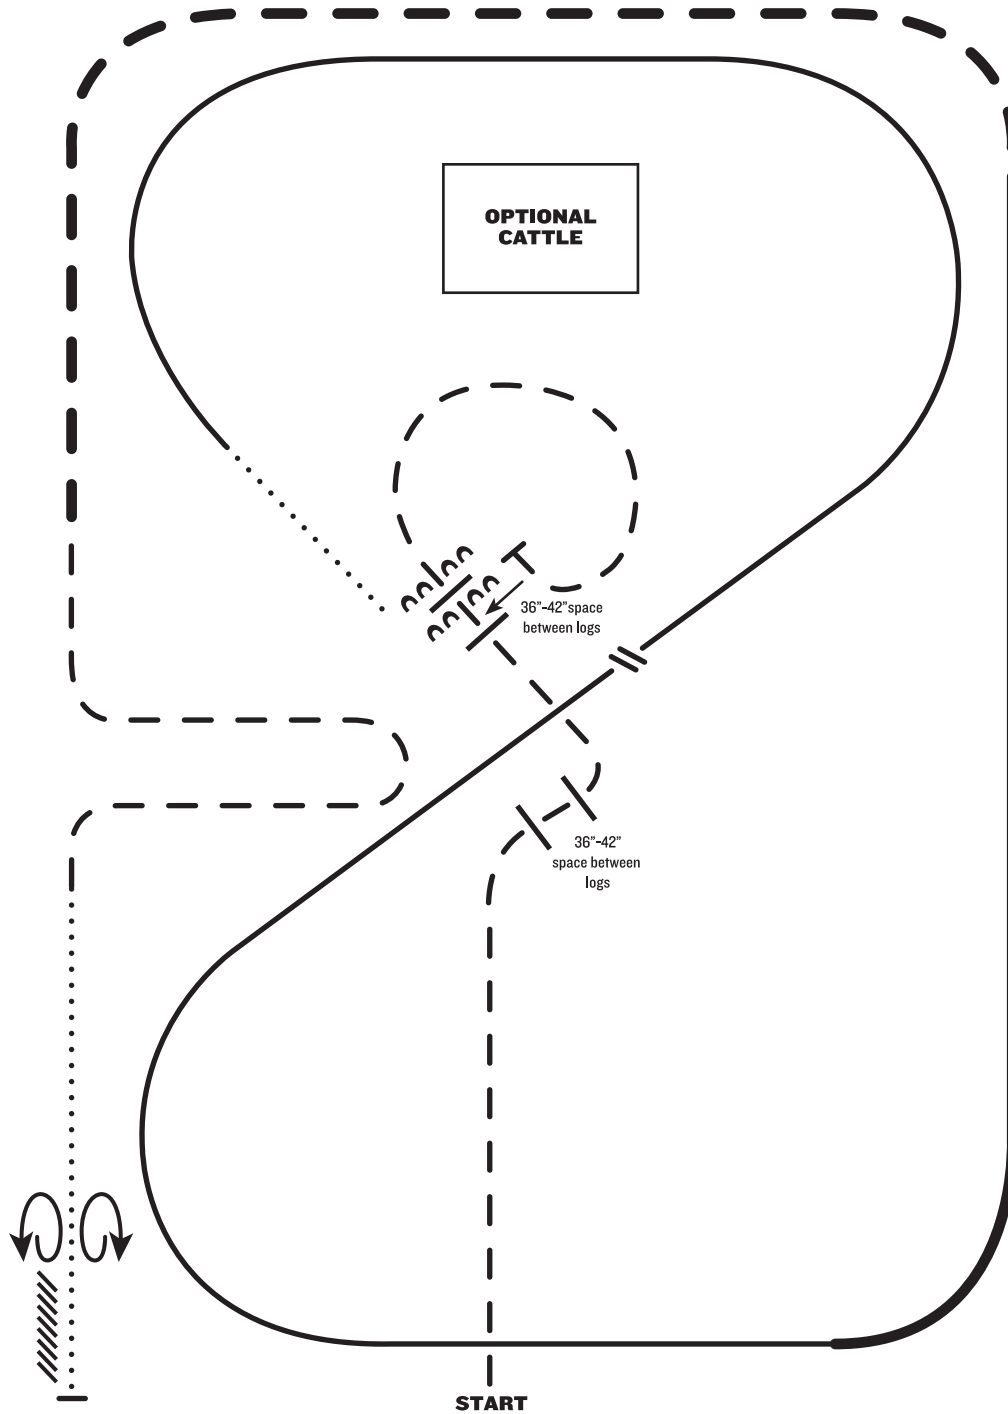

ALL RANCH RIDING - PATTERN 9

LEGEND

.....	Walk
.....	Extended Walk
- - -	Trot
- - -	Extended Trot
—	Lope
—	Extended Lope
////	Back
\\	Lead Change

1. Trot
2. Trot over two sets of logs
3. Trot circle, stop and side pass left over log
4. Walk
5. Lope right lead
6. Change leads (simple or flying)
7. Lope left lead
8. Extended lope left lead
9. Extended trot
10. Trot
11. Walk
12. Stop and back
13. 360° turn each direction (either direction 1st) (L-R or R-L)

Note: The drawn description of this pattern is only intended for the general depiction of the pattern. Exhibitors should utilize the arena space to best exhibit their horses.